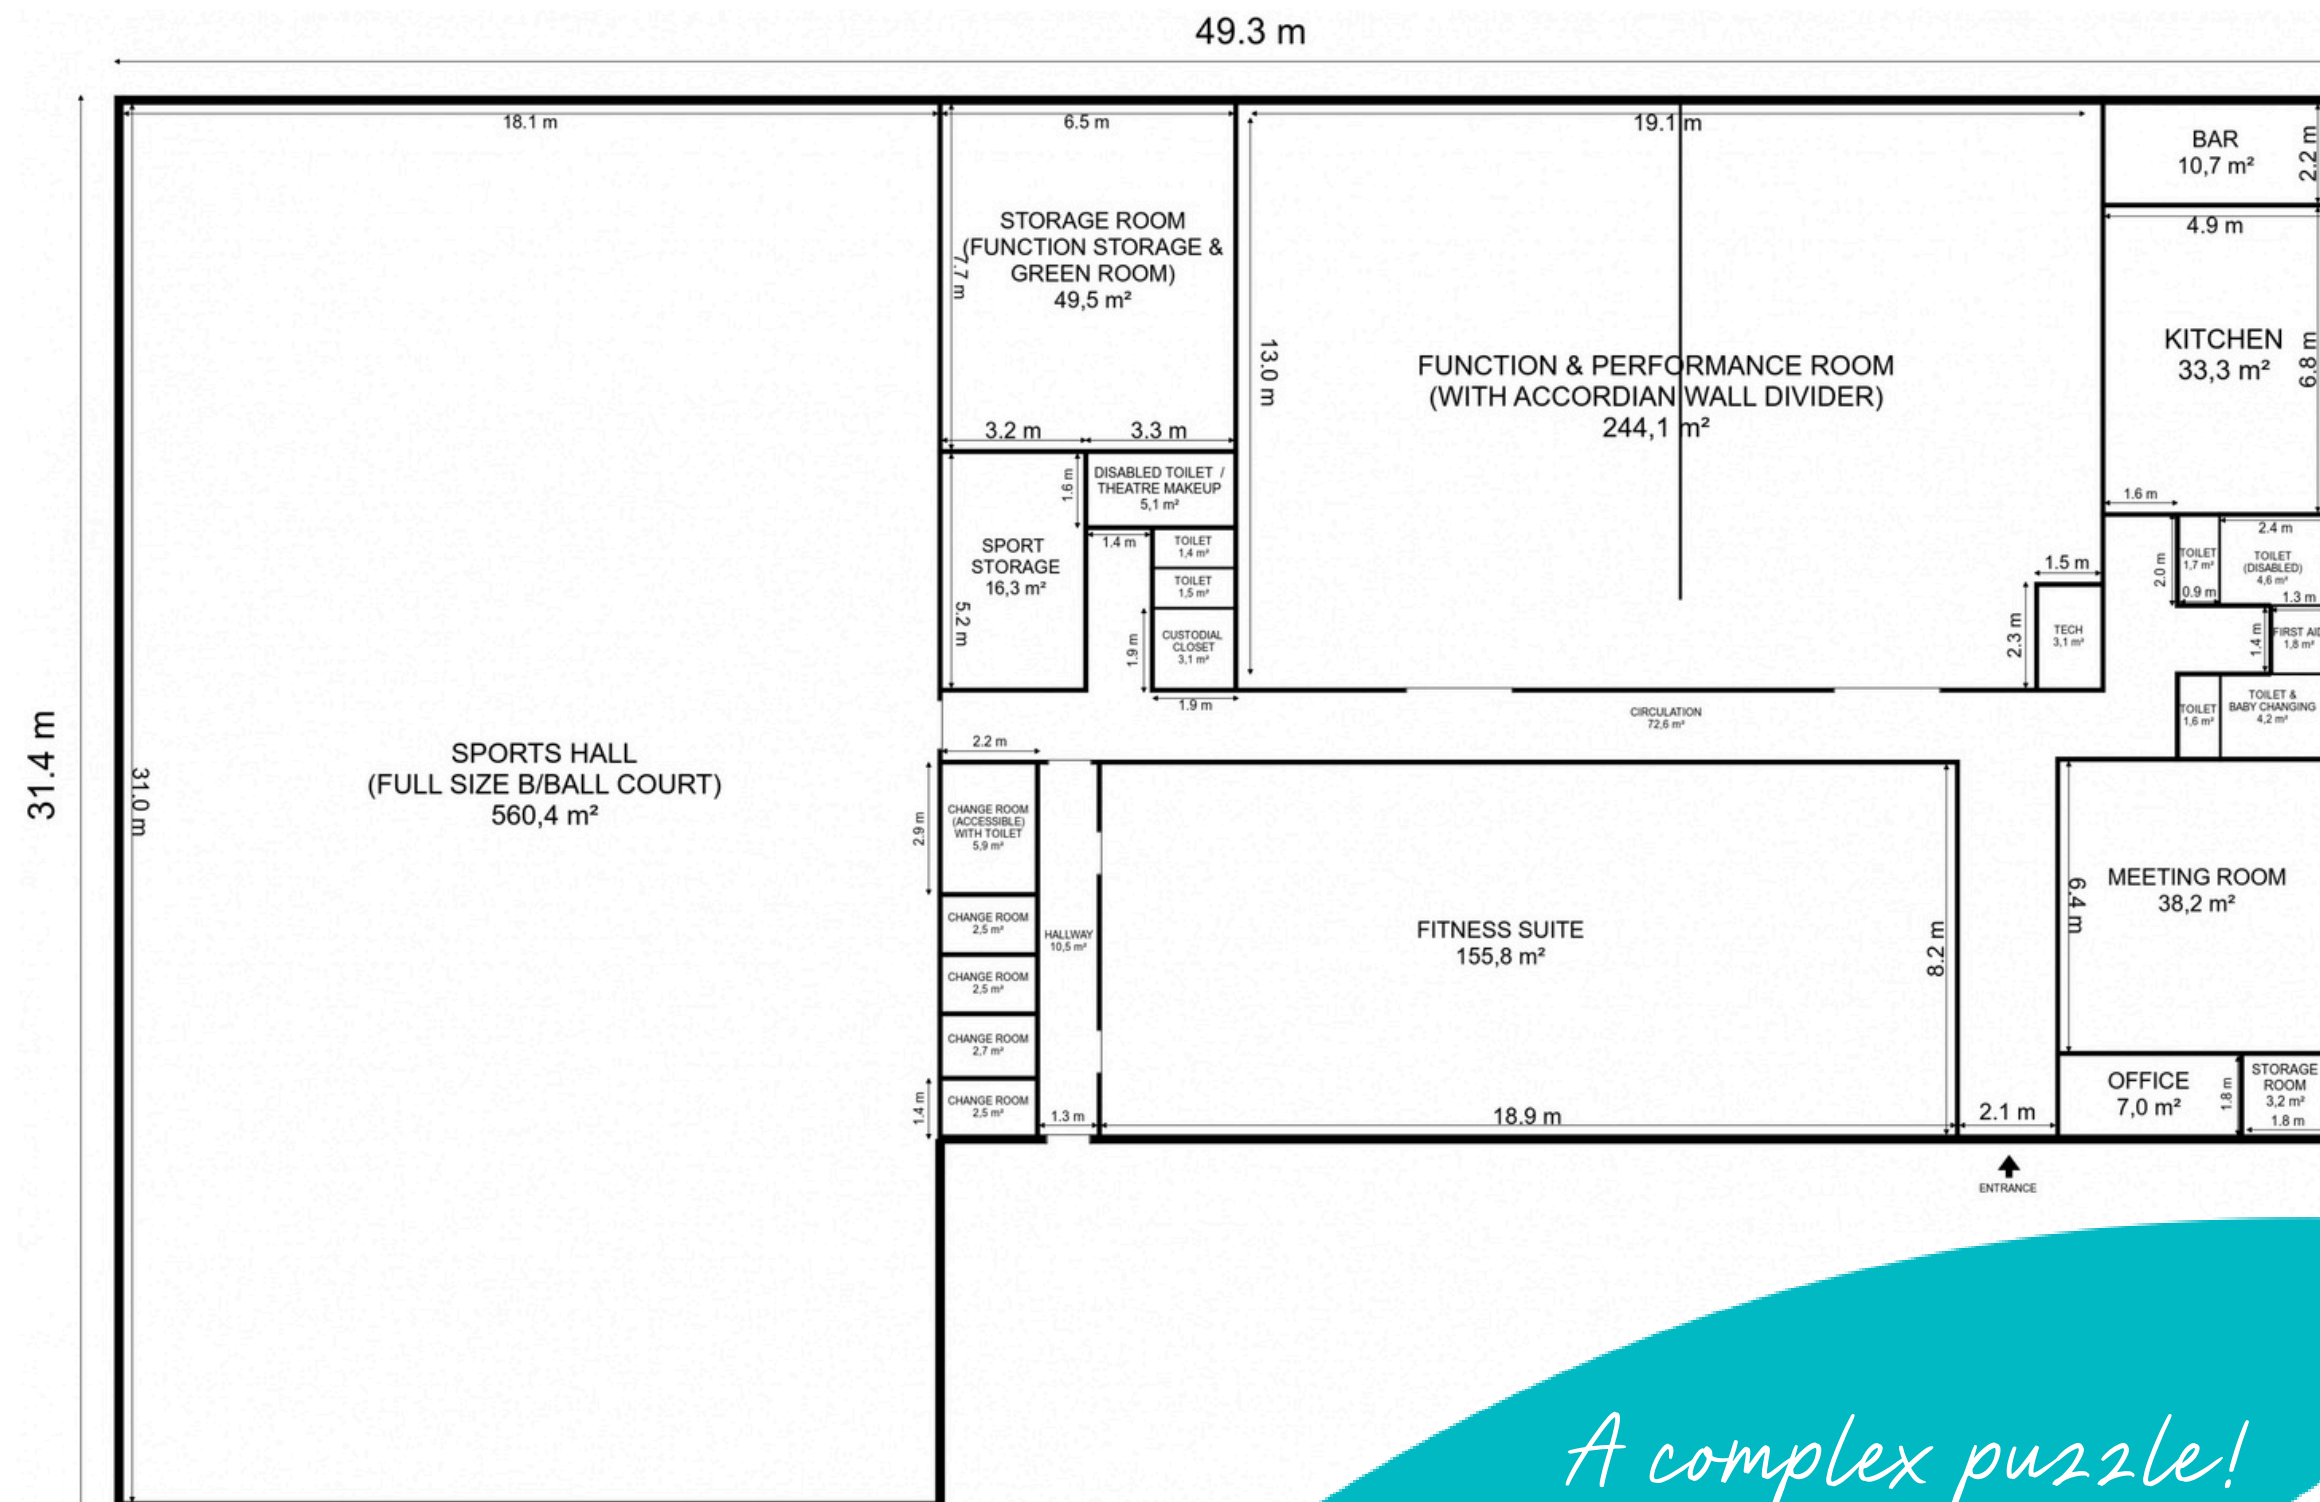

## Function & Performance space

Large multipurpose space which doubles as a function room and performing arts venue. Will feature quality lighting and sound, ideal for weddings, events, seminars and performances.

## Meeting room

Large meeting room that doubles as a co-working space during set hours.

# The design phase

*currently a work in progress....*

Here's one of our recent 1300sqm draft concepts (it's not a final design). The Hub design team have been busy prioritising key room sizes, optimising layouts and discovering exactly what will/won't fit into the footprint!